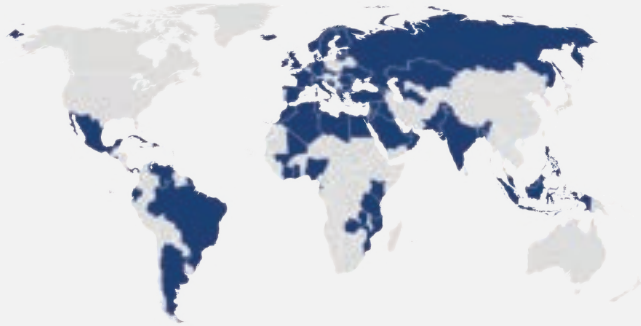

Worldwide Presence

www.elpromgroup.com

ELPROM
HEAVY INDUSTRIES

Your **trusted** partner
for over **75 years**

A team of more than **270**
dedicated professionals

Certified testing
laboratory onsite

30,700 m² of
production space

Transformers up to **250 MVA**
Voltage up to **420 kV**

Delivered to more than
80 countries worldwide